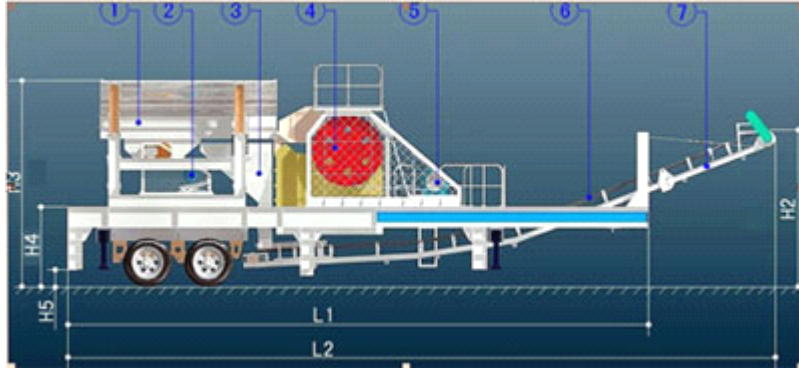

Features of portable jaw crushing plant main unit:

-- High crushing ratio, powerful crushing.

## portable jaw crushing plant highlights

PE Series high performance jaw crushers

Incorporated the feeder and vibrating screen into the crusher

Everything on board: crusher, feeders, screens, belts and power installations